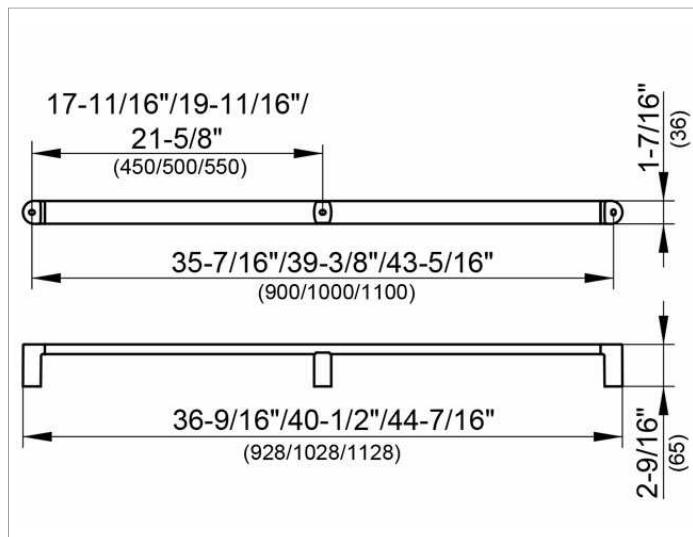

**Elegance NEW**

**31601010900 Support rail**

**PRODUCT**

**DRAWING**

**PRODUCT ATTRIBUTES**

for horizontal or vertical installation

**SURFACE**

polished chrome

**DIMENSION**

36,54 "

**SPECIFICATIONS**

KEUCO Elegance grab rail 31601010900  
 Chrome-plated grab rail  
 Elegant, oval profile,  
 slightly shaped surfaces in a timeless design,  
 solid wall mounting in zinc cast,  
 easy to clean  
 Getting up and down up to 242 lb load capacity  
 Axle measurement 35-7/16",  
 Total width of 36-9/16"  
 Projection 2-9/16"  
 incl. corrosion-free mounting material  
 The 36-9/16" long model are provided  
 With a third wall mounting set (in the middle)