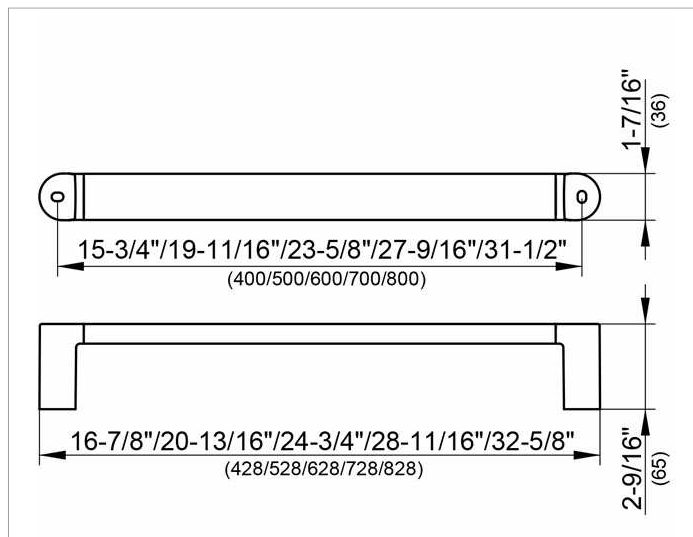

**Elegance NEW**

**31601010800 Support rail**

**PRODUCT**

**DRAWING**

**PRODUCT ATTRIBUTES**

for horizontal or vertical installation

**SURFACE**

polished chrome

**DIMENSION**

32,6 "

**SPECIFICATIONS**

KEUCO Elegance grab rail 31601010800

Chrome-plated grab rail

Elegant, oval profile,

slightly shaped surfaces in a timeless design,

solid wall mounting in zinc cast,

easy to clean

Getting up and down up to 242 lb load capacity

Axle measurement 31-1/2",

Total width of 32-5/8"

Projection 2-9/16"

incl. corrosion-free mounting material

The restoring of a tip-up seat is not possible!