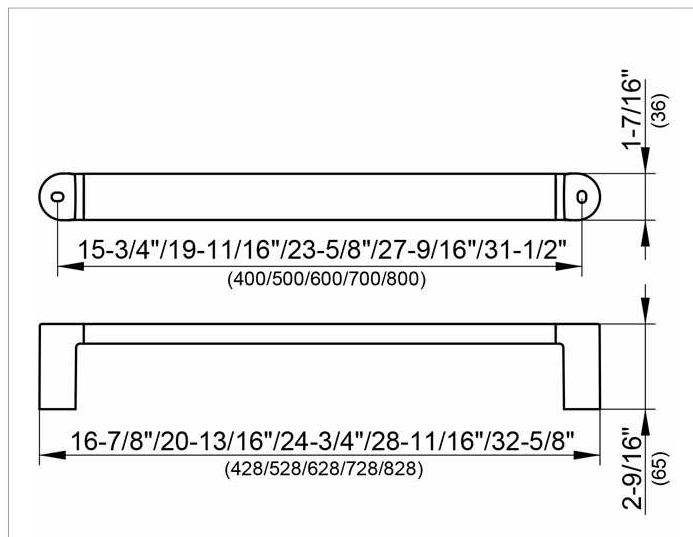

Elegance NEW

31601010700 Support rail

PRODUCT

DRAWING

PRODUCT ATTRIBUTES

for horizontal or vertical installation

SURFACE

polished chrome

DIMENSION

28,66 "

SPECIFICATIONS

KEUCO Elegance grab rail 31601010700

Chrome-plated grab rail

Elegant, oval profile,

slightly shaped surfaces in a timeless design,

solid wall mounting in zinc cast,

easy to clean

Getting up and down up to 242 lb load capacity

Axle measurement 27-9/16",

Total width of 28-11/16"

Projection 2-9/16"

incl. corrosion-free mounting material

The restoring of a tip-up seat is not possible!