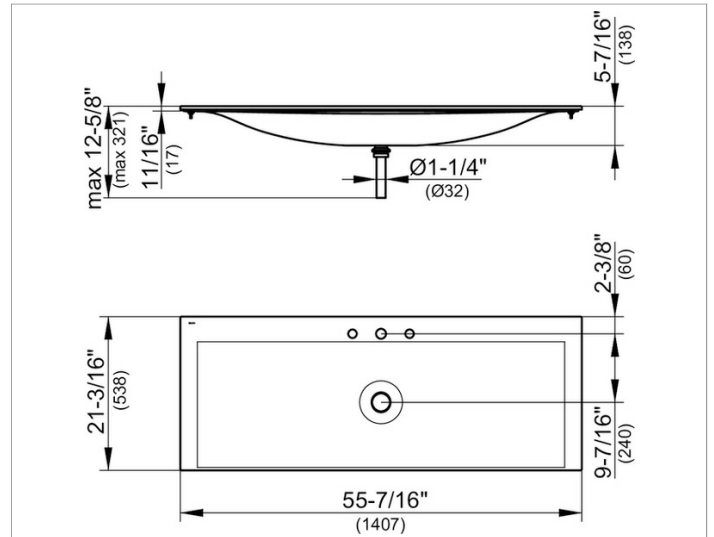

Edition 11

31160311453 Ceramic washbasin

PRODUCT

DRAWING

PRODUCT ATTRIBUTES

3 tap holes (7-7/8 inch widespread drilling), with CleanPlus surface and basin waste in polished chrome (art. no. 59904)

SURFACE

white

DIMENSION

55,39 x ,67 x 21,18 "

Warranty: KEUCO products are covered by a 5-year manufacturer's warranty, in effect from the date of purchase. During this time, proven product defects will be remedied free of charge. Warranty claims must be filed in writing, including a detailed description of the defect immediately after a defect has occurred. For a copy of our detailed product warranty policy, please contact us at office-usa@keuco.com.