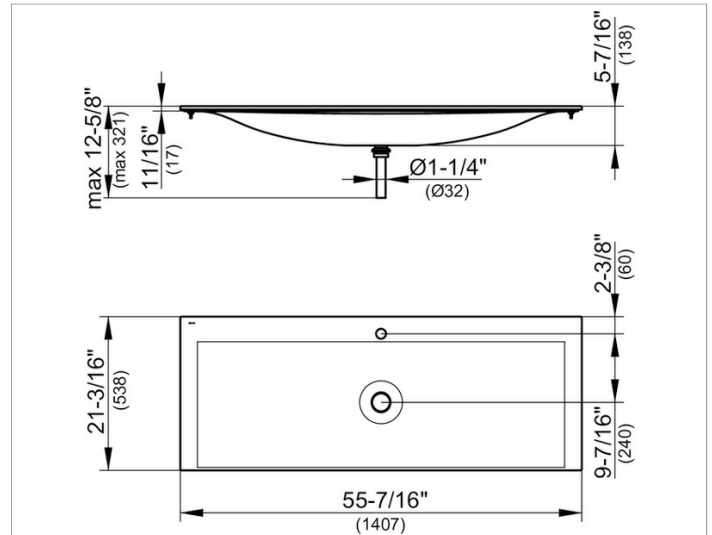

Edition 11

31160311451 Ceramic washbasin

PRODUCT

DRAWING

PRODUCT ATTRIBUTES

single tap hole,
with CleanPlus surface and basin waste in polished chrome
(art. no. 59904)

SURFACE

white

DIMENSION

55,39 x ,67 x 21,18 "

Warranty: KEUCO products are covered by a 5-year manufacturer's warranty, in effect from the date of purchase. During this time, proven product defects will be remedied free of charge. Warranty claims must be filed in writing, including a detailed description of the defect immediately after a defect has occurred. For a copy of our detailed product warranty policy, please contact us at office-usa@keuco.com.