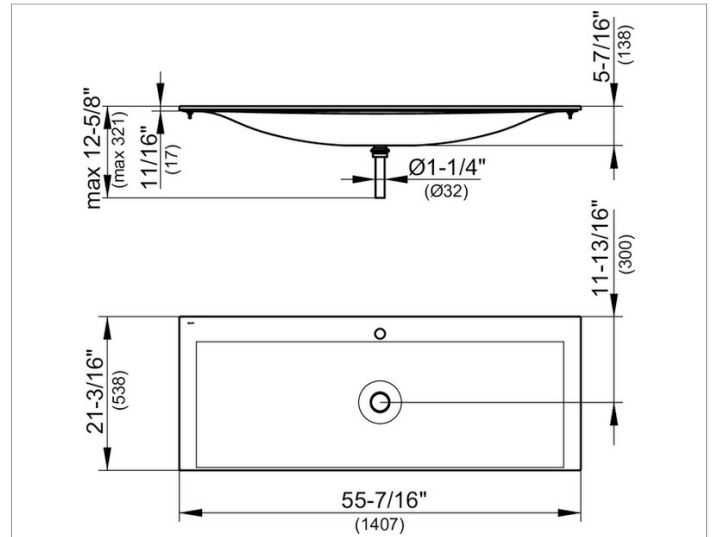

Edition 11

31160311450 Ceramic washbasin

PRODUCT

DRAWING

PRODUCT ATTRIBUTES

no tap hole, without overflow,
with CleanPlus surface and basin waste in polished chrome
(art. no. 59904)

SURFACE

white

DIMENSION

55,39 x ,67 x 21,18 "

Warranty: KEUCO products are covered by a 5-year manufacturer's warranty, in effect from the date of purchase. During this time, proven product defects will be remedied free of charge. Warranty claims must be filed in writing, including a detailed description of the defect immediately after a defect has occurred. For a copy of our detailed product warranty policy, please contact us at office-usa@keuco.com.