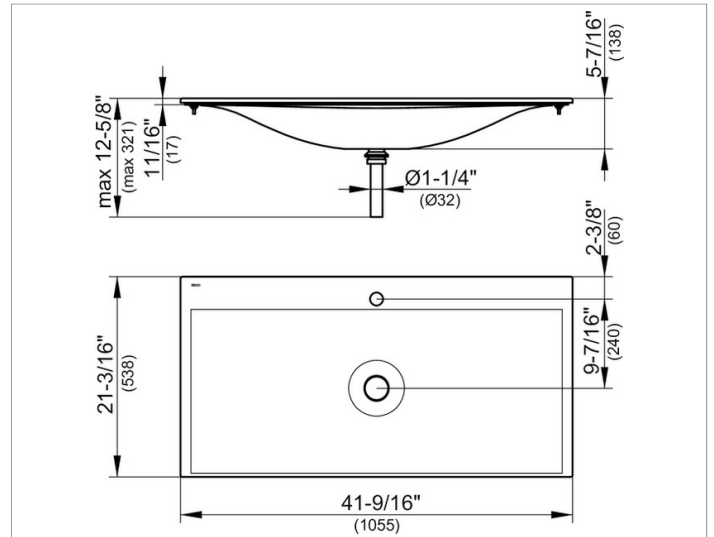

Edition 11

31150311051 Ceramic washbasin

**PRODUCT**

**DRAWING**

**PRODUCT ATTRIBUTES**

single tap hole,  
with CleanPlus surface and basin waste in polished chrome  
(art. no. 59904)

**SURFACE**

white

**DIMENSION**

41,54 x ,67 x 21,18 "

**Warranty:** KEUCO products are covered by a 5-year manufacturer's warranty, in effect from the date of purchase. During this time, proven product defects will be remedied free of charge. Warranty claims must be filed in writing, including a detailed description of the defect immediately after a defect has occurred. For a copy of our detailed product warranty policy, please contact us at [office-usa@keuco.com](mailto:office-usa@keuco.com).