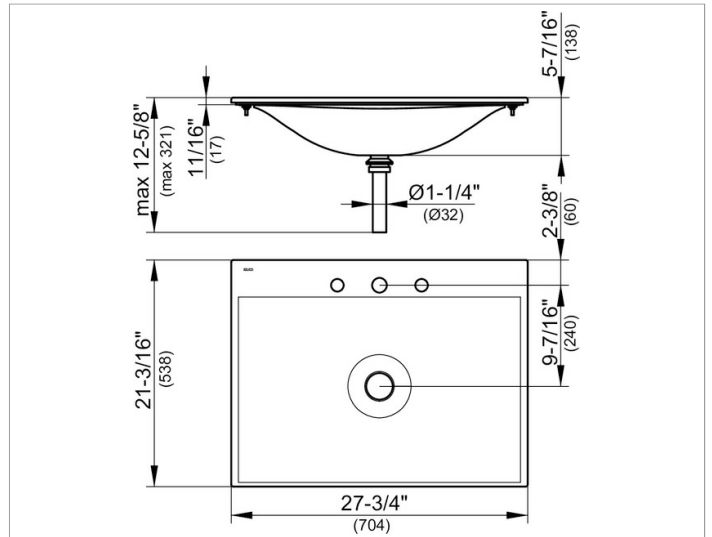

Edition 11

31140310753 Ceramic washbasin

PRODUCT

DRAWING

PRODUCT ATTRIBUTES

3 tap holes (7-7/8 inch widespread drilling), with CleanPlus surface and basin waste in polished chrome (art. no. 59904)

SURFACE

white

DIMENSION

27,72 x ,67 x 21,18 "

Warranty: KEUCO products are covered by a 5-year manufacturer's warranty, in effect from the date of purchase. During this time, proven product defects will be remedied free of charge. Warranty claims must be filed in writing, including a detailed description of the defect immediately after a defect has occurred. For a copy of our detailed product warranty policy, please contact us at office-usa@keuco.com.