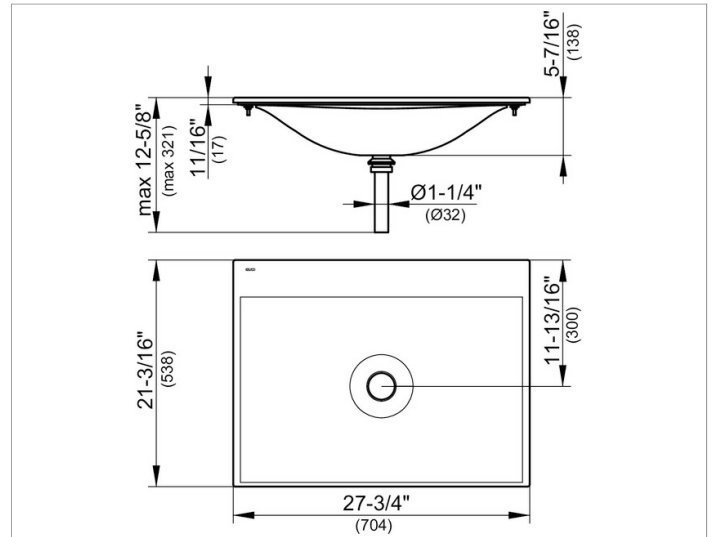

Edition 11

31140310750 Ceramic washbasin

PRODUCT

DRAWING

PRODUCT ATTRIBUTES

no tap hole, without overflow
with CleanPlus surface and basin waste in polished chrome
(art. no. 59904)

SURFACE

white

DIMENSION

27,72 x ,67 x 21,18 "

Warranty: KEUCO products are covered by a 5-year manufacturer's warranty, in effect from the date of purchase. During this time, proven product defects will be remedied free of charge. Warranty claims must be filed in writing, including a detailed description of the defect immediately after a defect has occurred. For a copy of our detailed product warranty policy, please contact us at office-usa@keuco.com.