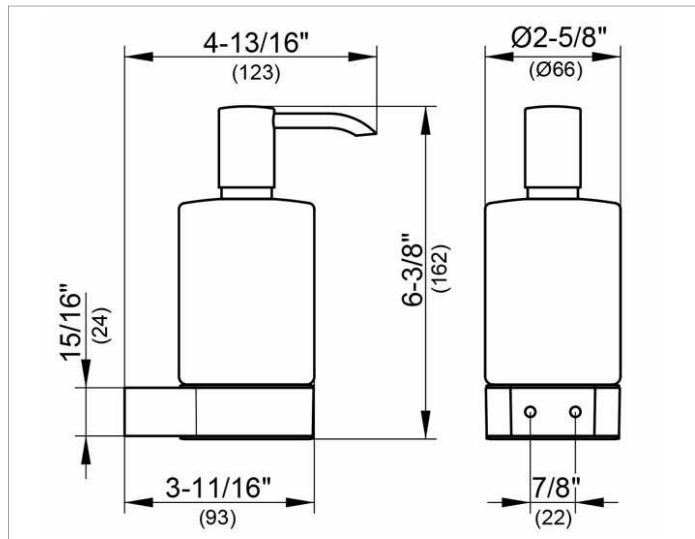

**Plan**  
**14953079000 Lotion dispenser**

**PRODUCT**

**DRAWING**

**PRODUCT ATTRIBUTES**

crystal glass matte, complete with holder and pump  
 Capacity: approx. 8.45 oz  
 Dosage: approx. 0.02 oz/stroke

**SURFACE**

stainless steel

**SPECIFICATIONS**

KEUCO PLAN lotion dispenser 14953079000, for wall installation (8.45 oz)  
 Lotion dispenser in high grade stainless steel  
 Wall mounted model complete with a removable crystal glass insert  
 For easy cleaning and filling,  
 An exchangeable, high-class and long-lasting pump,  
 Capacity: 8.45 oz, for standard liquid soap,  
 Dosage: approx. 0.02 oz/stroke,  
 Base diameter: 2-5/8", height 6-3/8",  
 Projection: 3-11/16"  
 The lotion dispenser is fitted with 2 hidden fixing points  
 incl. corrosion-free mounting material