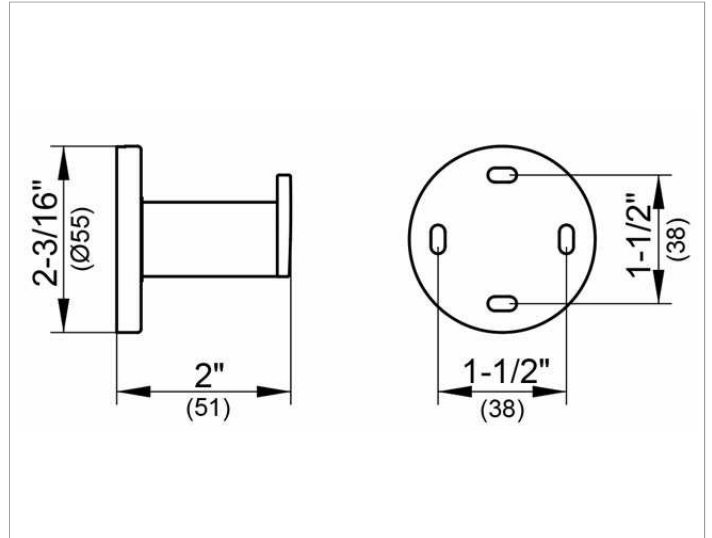

Plan
1491407000 Towel hook

PRODUCT

DRAWING

PRODUCT ATTRIBUTES

single

SURFACE

stainless steel

DIMENSION

2,05 "

SPECIFICATIONS

KEUCO PLAN towel hook 1491407000
 Stainless steel towel hook
 In a stylish yet functional design
 Easy to clean
 With round rosette, Ø 2-3/16", depth 2"
 The towel hook is fitted with 2 hidden fixing points
 incl. corrosion-free mounting material