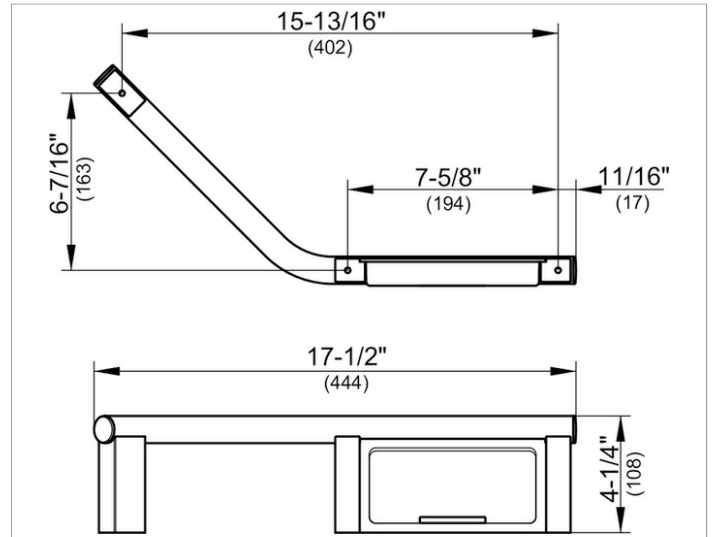

Plan
14909011037 Grab bar 135°

PRODUCT

DRAWING

PRODUCT ATTRIBUTES

with three soap holder inserts (white, light grey and dark grey), right hand version

SURFACE

polished chrome

Warranty: KEUCO products are covered by a 5-year manufacturer's warranty, in effect from the date of purchase. During this time, proven product defects will be remedied free of charge. Warranty claims must be filed in writing, including a detailed description of the defect immediately after a defect has occurred. For a copy of our detailed product warranty policy, please contact us at office-usa@keuco.com.