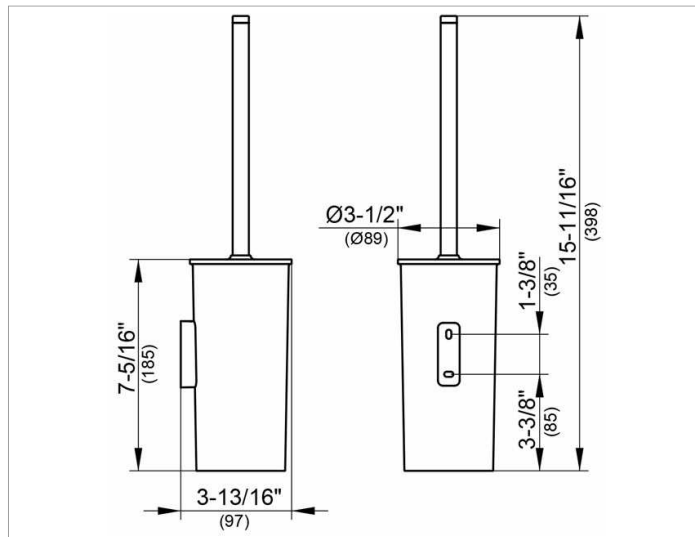

Collection Moll

12764010101 Toilet brush set

PRODUCT

DRAWING

PRODUCT ATTRIBUTES

wall mounted, complete with matte synthetic insert, brush with handle and lid, spare brush head

SURFACE

chrome-plated/anthracite

SPECIFICATIONS

KEUCO COLLECTION MOLL toilet brush set 12764010101
 Toilet brush set in an esthetic design with slightly rounded edges, with lid, wall mounted model, synthetic insert, mat, anthracite, brush with lid, anthracite, with chrome-plated handle and spare brush head, white,
 Total height 15-11/16", diameter 3-1/2", Projection 3-13/16"
 The toilet brush set is fitted with 2 hidden fixing points incl. corrosion-free mounting material