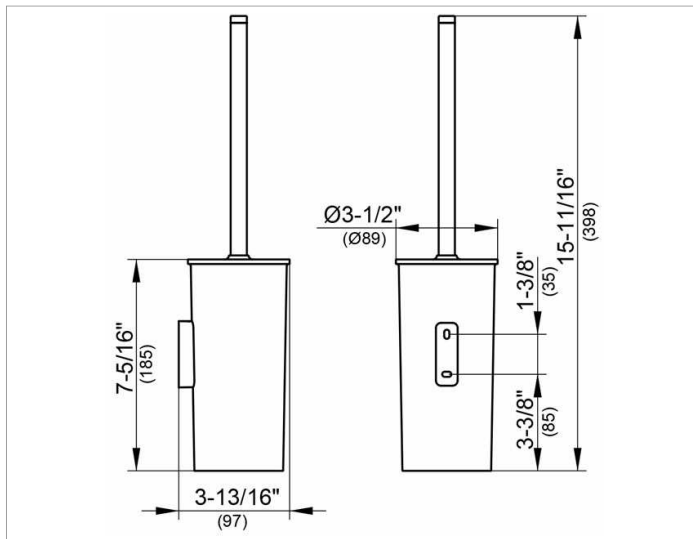

Collection Moll

12764010100 Toilet brush set

PRODUCT

DRAWING

PRODUCT ATTRIBUTES

wall mounted, complete with matte synthetic insert, brush with handle and lid, spare brush head

SURFACE

polished chrome/white

SPECIFICATIONS

KEUCO COLLECTION MOLL toilet brush set 12764010100
 Toilet brush set in an esthetic design with slightly rounded edges, with lid, wall mounted model, synthetic insert, mat, white, brush with lid, white, with chrome-plated handle and spare brush head, white,
 Total height 15-11/16", diameter 3-1/2", Projection 3-13/16"
 The toilet brush set is fitted with 2 hidden fixing points incl. corrosion-free mounting material