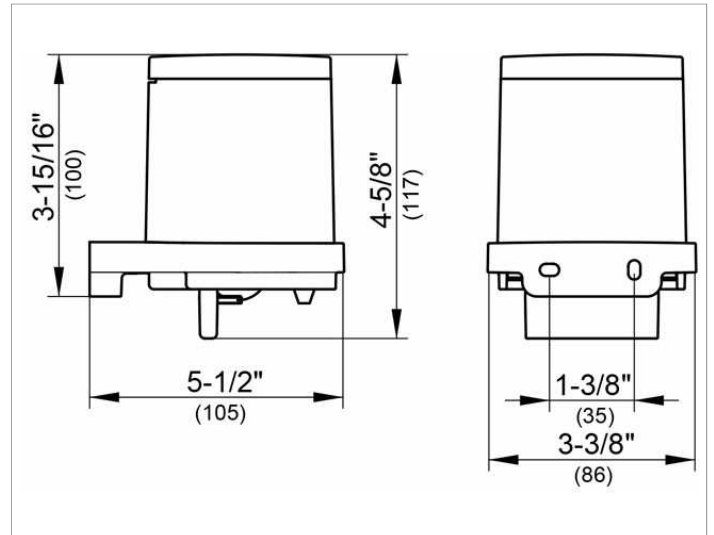

Collection Moll
12752010101 Lotion dispenser

PRODUCT

DRAWING

PRODUCT ATTRIBUTES

acrylic cup matte, complete with holder and pump for liquid soap
 Capacity: approx. 6.09 oz
 Dosage: approx. 0,02 oz/stroke

SURFACE