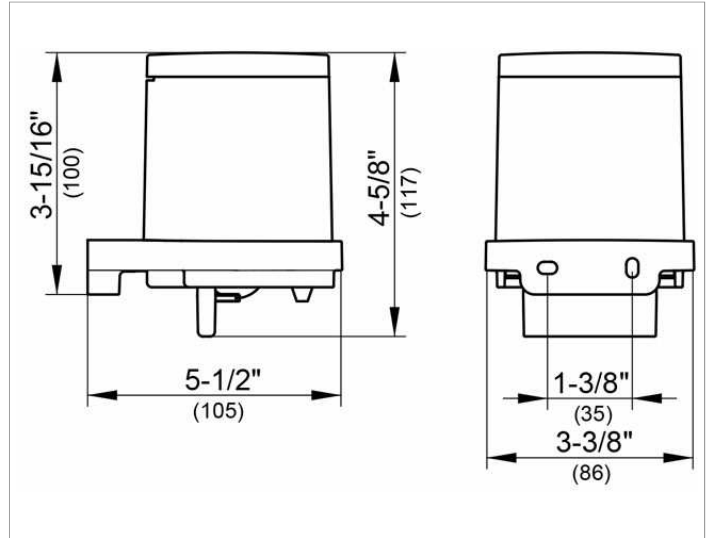

Collection Moll
12752000100 Lid

PRODUCT

DRAWING

PRODUCT ATTRIBUTES

synthetic matte, only

SURFACE

white

Warranty: KEUCO products are covered by a 5-year manufacturer's warranty, in effect from the date of purchase. During this time, proven product defects will be remedied free of charge. Warranty claims must be filed in writing, including a detailed description of the defect immediately after a defect has occurred. For a copy of our detailed product warranty policy, please contact us at office-usa@keuco.com.