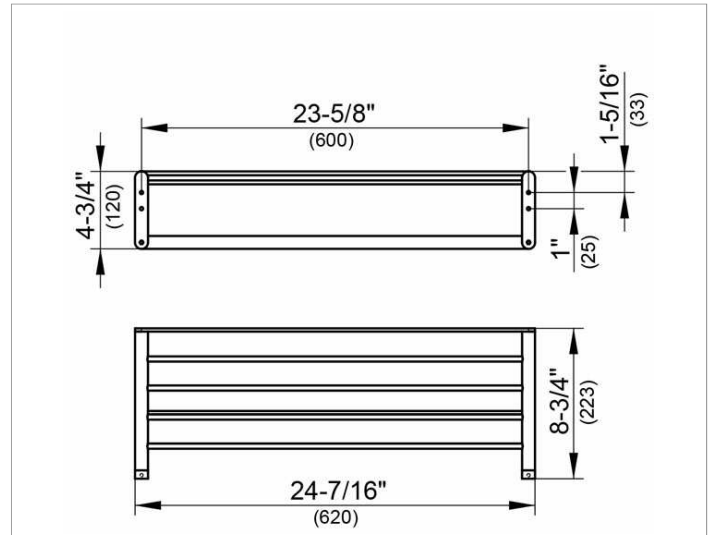

**Elegance NEW**  
11675010000 Towel rack

**PRODUCT**

**DRAWING**

**SURFACE**

chrome-plated

**DIMENSION**

24,41 "

**SPECIFICATIONS**

KEUCO ELEGANCE towel rack 11675010000  
 Chrome-plated towel rack with an elegant shape,  
 timeless Design  
 a combination of flat and round profiles,  
 easy to clean  
 Height 4-3/4",  
 Total Width 24-7/16",  
 Projection 8-3/4"  
 The towel rack is discretely mounted  
 incl. corrosion-free mounting material