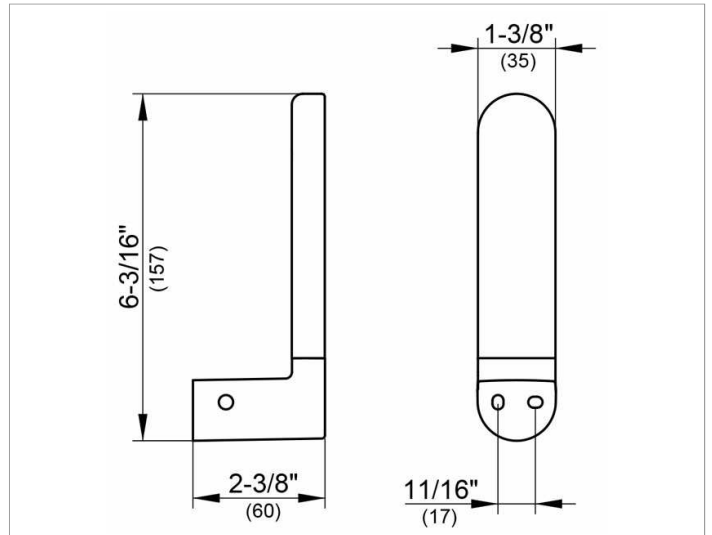

Elegance NEW

11663010000 Spare paper holder

PRODUCT

DRAWING

SURFACE

chrome-plated

SPECIFICATIONS

KEUCO ELEGANCE spare paper holder 11663010000

Chrome-plated Toilet spare paper holder with an elegant shape, slightly shaped surfaces with a timeless design, easy to clean,

for Wall mounting

Height 6-3/16",

Width 1-3/8",

Projection 2-3/8"

The Toilet paper replacement roll grip will be discretely mounted incl. corrosion-free mounting material