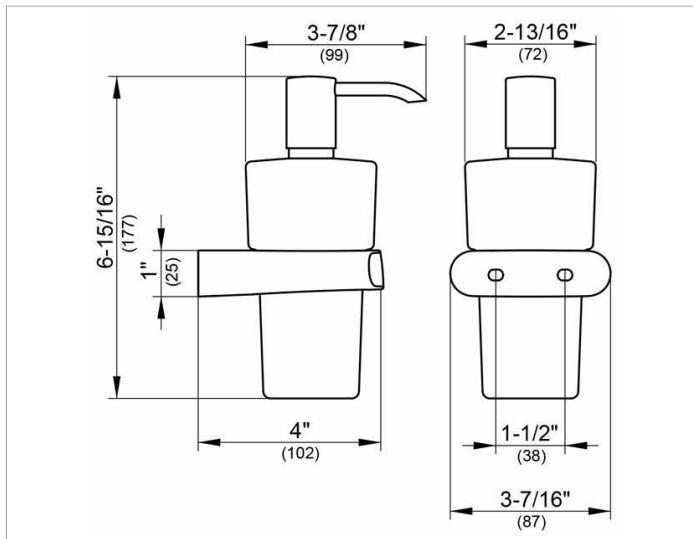

**Elegance NEW**

11654019000 Lotion dispenser

**PRODUCT**

**DRAWING**

**PRODUCT ATTRIBUTES**

opal glass matte, complete with holder and pump  
for liquid soap  
Capacity: approx. 7.44 oz

**SURFACE**

chrome-plated

**SPECIFICATIONS**

KEUCO ELEGANCE lotion dispenser 11654019000, for wall installation  
Crystal glass matt,  
Complete with holder and pump  
For liquid soap  
chrome-plated lotion dispenser in an elegant design,  
easy to clean  
capacity: approx. 7.44 oz,  
width: 3-7/16",  
height: 6-15/16",  
projection: 4"  
The lotion dispenser is fitted hidden  
incl. corrosion-free mounting material