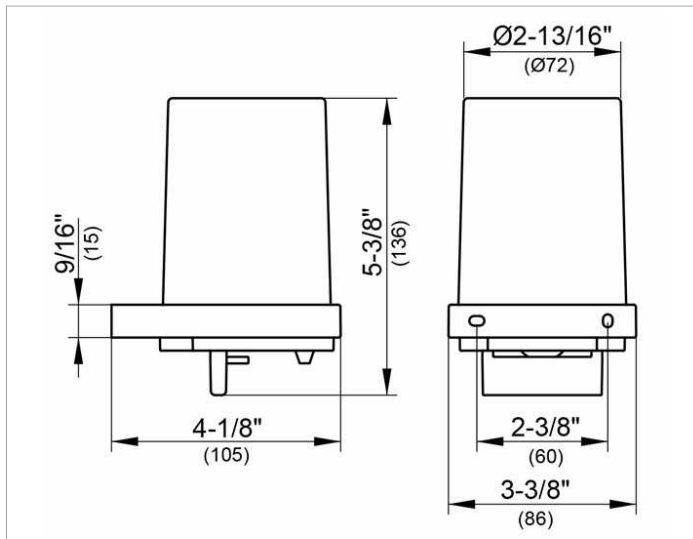

Edition 11

11152019000 Lotion dispenser

PRODUCT

DRAWING

PRODUCT ATTRIBUTES

crystal glass matte, complete with holder and pump for liquid soap

Capacity: approx. 6.09 oz

Dosage: approx. 0.02 oz/stroke

SURFACE

chrome-plated

SPECIFICATIONS

KEUCO EDITION 11 11152019000 lotion dispenser

complete with holder and pump

Chromed holder for lotion dispenser, frosted crystal glass, clean and clear-cut design into

geometric shapes, easy to clean, for liquid soap

Holder with tumbler - frosted crystal glass Item no. 11152009000

Capacity 6.09 oz, dose 0.02 oz / stroke

Height 5-3/8", width 3-3/8", 4-1/8",

Comes with corrosion resistant mounting hardware

Warranty: KEUCO products are covered by a 5-year manufacturer's warranty, in effect from the date of purchase. During this time, proven product defects will be remedied free of charge. Warranty claims must be filed in writing, including a detailed description of the defect immediately after a defect has occurred. For a copy of our detailed product warranty policy, please contact us at office-usa@keuco.com.