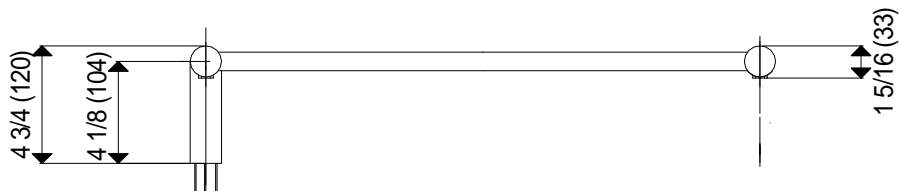

Note: Drawing shows back of unit. Power connection on the right when mounted on wall.

RADIANT MODEL: RWH-SP OR SB HARDWIRED STRAIGHT