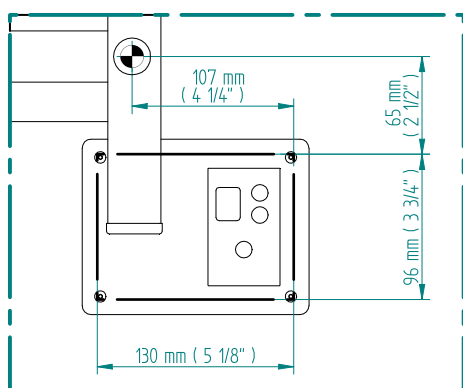

QUADRO 1084 x 720

mm

mm

42 5/8
inchesx 28 3/8
inches

Elettrico / electric / électrique

CODICE / CODE

RS437016SN	RS447016SN
RL437016SN	RL447016SN
RV437016SN	RV447016SN

H

1084 mm
42 5/8 inches

L

720 mm
28 3/8 inches

REGOLATORE DI POTENZA
DIGITAL HEAT CONTROLLER
REGULATEUR DE PUISSANCE

INGOMBRO CON ATTACCO LUNGO
MEASUREMENTS WITH LONG BRACKETS
MEASUREMENTS AVEC ATTACHE LONG

INGOMBRO CON ATTACCO STANDARD
MEASUREMENTS WITH STANDARD BRACKETS
MEASUREMENTS AVEC ATTACHE STANDARD

DETAIL A

DETAIL B

FORO PER INSERIMENTO TASSELLO A MURO 6X30
POSITIONING OF FASTENERS FOR FIXING TO WALL
FASTENERS SHOULD BE SECURED IN DTUDS OR HEADERS PLACES BEHIND THE UNIT
TROU POUR LA CHEVILLE A MUR