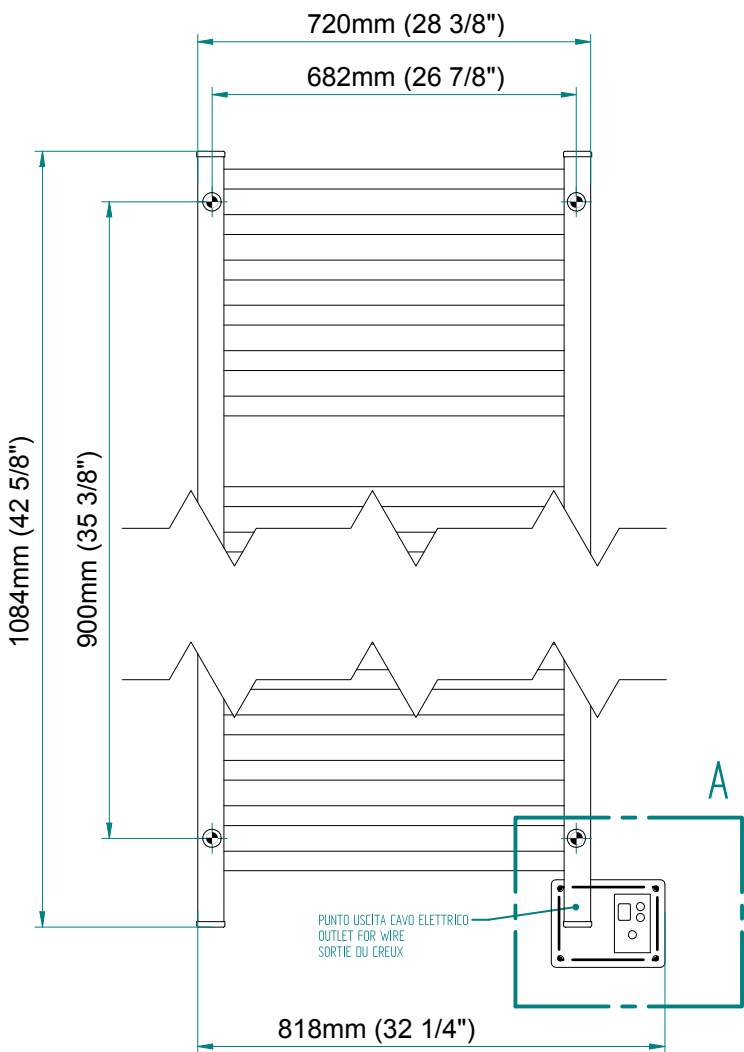

QUADRO 1084 x 720

mm

mm

42 5/8
inchesx 28 3/8
inches

Elettrico / electric / électrique

CODICE / CODE

RS437016SN	RS447016SN
RL437016SN	RL447016SN
RV437016SN	RV447016SN

H

1084 mm
42 5/8 inches

L

720 mm
28 3/8 inches

REGOLATORE DI POTENZA
DIGITAL HEAT CONTROLLER
REGULATEUR DE PUISSANCE

INGOMBRO CON ATTACCO LUNGO
MEASUREMENTS WITH LONG BRACKETS
MEASUREMENTS AVEC ATTACHE LONG

INGOMBRO CON ATTACCO STANDARD
MEASUREMENTS WITH STANDARD BRACKETS
MEASUREMENTS AVEC ATTACHE STANDARD

DETAIL A

DETAIL B

FORO PER INSERIMENTO TASSELLO A MURO 6X30
POSITIONING OF FASTENERS FOR FIXING TO WALL
FASTENERS SHOULD BE SECURED IN DTUDS OR HEADERS PLACES BEHIND THE UNIT
TROU POUR LA CHEVILLE A MUR