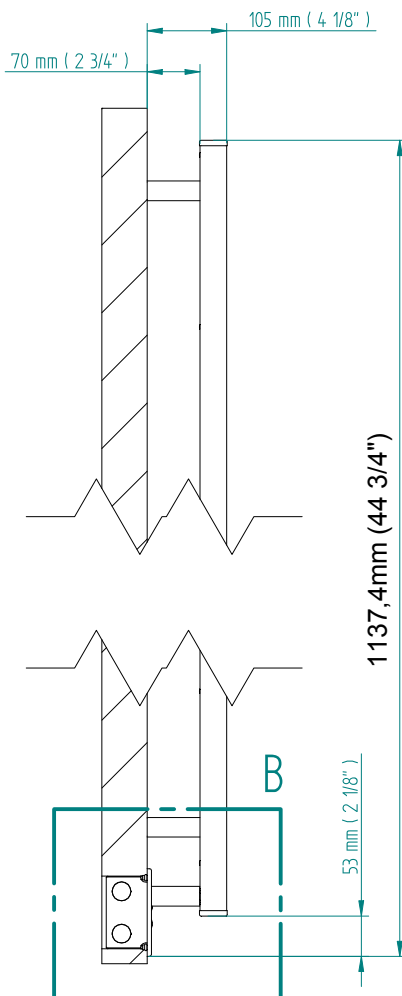

QUADRO 1084 x 720

mm

mm

42 5/8
inchesx 28 3/8
inches

Elettrico / electric / électrique

CODICE / CODE

RS437016SN	RS447016SN
RL437016SN	RL447016SN
RV437016SN	RV447016SN

H

1084 mm
42 5/8 inches

L

720 mm
28 3/8 inches

REGOLATORE DI POTENZA
DIGITAL HEAT CONTROLLER
REGULATEUR DE PUISSANCE

INGOMBRO CON ATTACCO LUNGO
MEASUREMENTS WITH LONG BRACKETS
MEASUREMENTS AVEC ATTACHE LONG

INGOMBRO CON ATTACCO STANDARD
MEASUREMENTS WITH STANDARD BRACKETS
MEASUREMENTS AVEC ATTACHE STANDARD

DETAIL A

DETAIL B

FORO PER INSERIMENTO TASSELLO A MURO 6X30
POSITIONING OF FASTENERS FOR FIXING TO WALL
FASTENERS SHOULD BE SECURED IN DTUDS OR HEADERS PLACES BEHIND THE UNIT
TROU POUR LA CHEVILLE A MUR