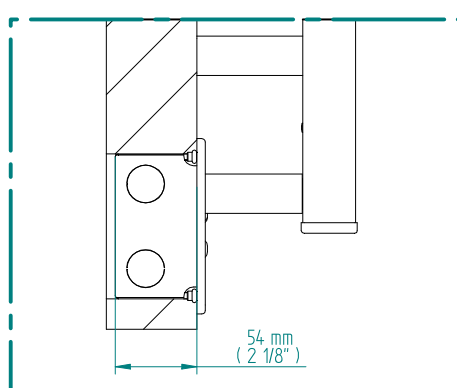

QUADRO 1084 x 720

mm

mm

42 5/8
inchesx 28 3/8
inches

Elettrico / electric / électrique

CODICE / CODE

RS437016SN	RS447016SN
RL437016SN	RL447016SN
RV437016SN	RV447016SN

H

1084 mm
42 5/8 inches

L

720 mm
28 3/8 inches

REGOLATORE DI POTENZA
DIGITAL HEAT CONTROLLER
REGULATEUR DE PUISSANCE

INGOMBRO CON ATTACCO LUNGO
MEASUREMENTS WITH LONG BRACKETS
MEASUREMENTS AVEC ATTACHE LONG

INGOMBRO CON ATTACCO STANDARD
MEASUREMENTS WITH STANDARD BRACKETS
MEASUREMENTS AVEC ATTACHE STANDARD

DETAIL A

DETAIL B

FORO PER INSERIMENTO TASSELLO A MURO 6X30
POSITIONING OF FASTENERS FOR FIXING TO WALL
FASTENERS SHOULD BE SECURED IN DTUDS OR HEADERS PLACES BEHIND THE UNIT
TROU POUR LA CHEVILLE A MUR