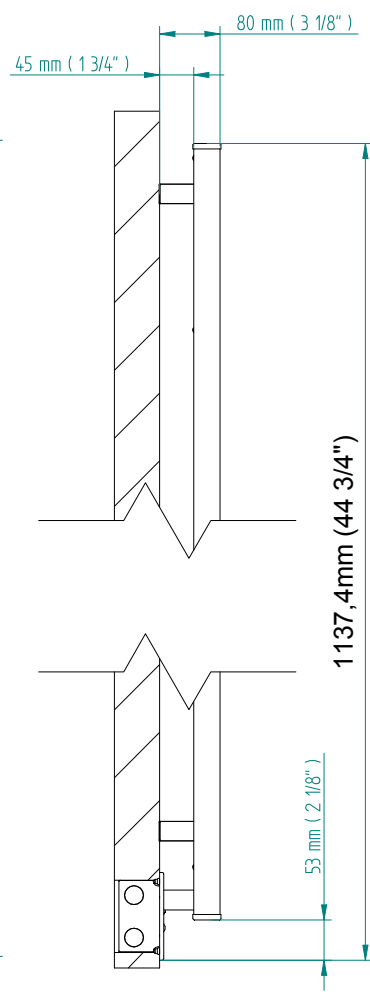

QUADRO 1084 x 720

mm

mm

42 5/8
inchesx 28 3/8
inches

Elettrico / electric / électrique

CODICE / CODE

RS437016SN	RS447016SN
RL437016SN	RL447016SN
RV437016SN	RV447016SN

H

1084 mm
42 5/8 inches

L

720 mm
28 3/8 inches

REGOLATORE DI POTENZA
DIGITAL HEAT CONTROLLER
REGULATEUR DE PUISSANCE

INGOMBRO CON ATTACCO LUNGO
MEASUREMENTS WITH LONG BRACKETS
MEASUREMENTS AVEC ATTACHE LONG

INGOMBRO CON ATTACCO STANDARD
MEASUREMENTS WITH STANDARD BRACKETS
MEASUREMENTS AVEC ATTACHE STANDARD

DETAIL A

DETAIL B

FORO PER INSERIMENTO TASSELLO A MURO 6X30
POSITIONING OF FASTENERS FOR FIXING TO WALL
FASTENERS SHOULD BE SECURED IN DTUDS OR HEADERS PLACES BEHIND THE UNIT
TROU POUR LA CHEVILLE A MUR