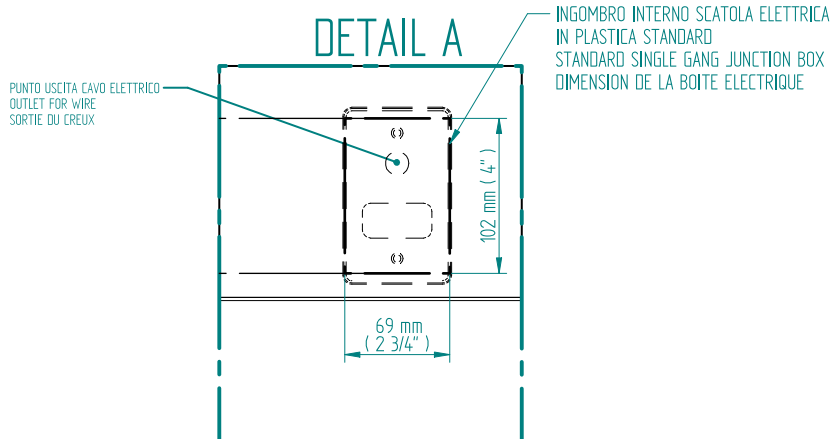

ELORY 772 x 720
mm mm

30 3/8 x 28 3/8
inches inches

Elettrico / electric / électrique

CODICE / CODE

H

L

RS332002SN
RL332002SN
RV332002SN

RS342002SN
RL342002SN
RV342002SN

772mm
30 3/8 inches

720mm
28 3/8 inches

FORO PER INSERIMENTO TASSELLO A MURO 6X30
POSITIONING OF FASTENERS FOR FIXING TO WALL
FASTENERS SHOULD BE SECURED IN DTUDS OR HEADERS PLACES BEHIND THE UNIT
TROU POUR LA CHEVILLE A MUR