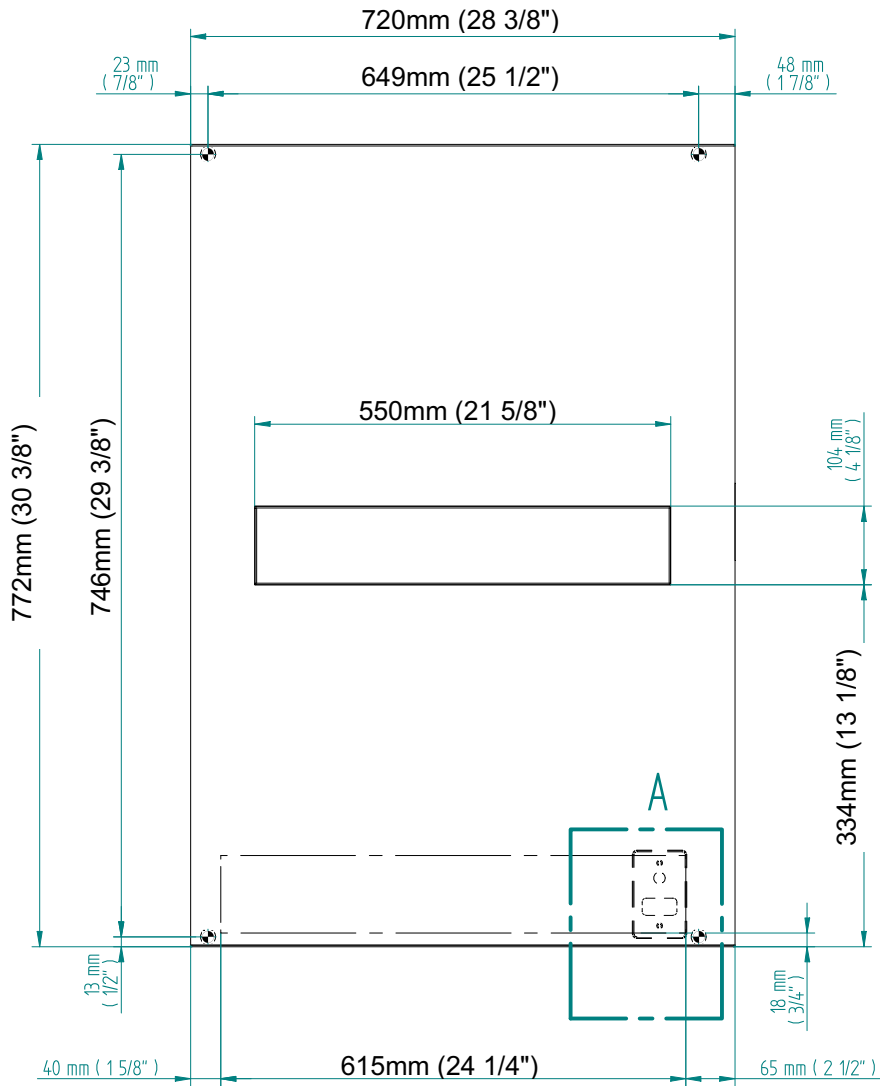

ELORY 772 x 720
mm mm

30 3/8 x 28 3/8
inches inches

Elettrico / electric / électrique

CODICE / CODE

H

L

RS332002SN
RL332002SN
RV332002SN

RS342002SN
RL342002SN
RV342002SN

772mm
30 3/8 inches

720mm
28 3/8 inches

FORO PER INSERIMENTO TASSELLO A MURO 6X30
POSITIONING OF FASTENERS FOR FIXING TO WALL
FASTENERS SHOULD BE SECURED IN DTUDS OR HEADERS PLACES BEHIND THE UNIT
TROU POUR LA CHEVILLE A MUR