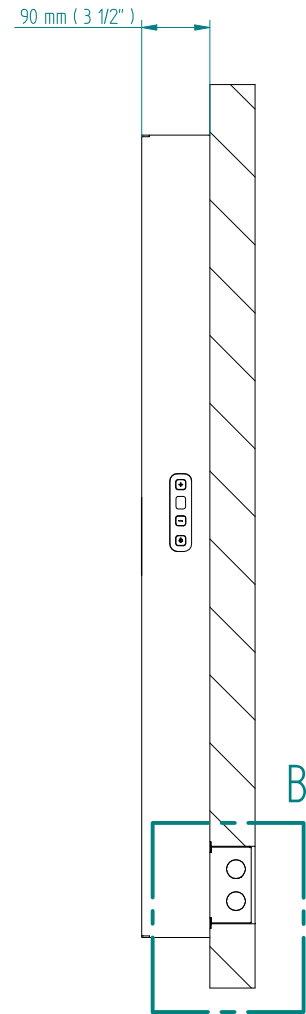

ELORY 772 x 720
mm mm

30 3/8 x 28 3/8
inches inches

Elettrico / electric / électrique

CODICE / CODE

H

L

RS332002SN
RL332002SN
RV332002SN

RS342002SN
RL342002SN
RV342002SN

772mm
30 3/8 inches

720mm
28 3/8 inches

FORO PER INSERIMENTO TASSELLO A MURO 6X30
POSITIONING OF FASTENERS FOR FIXING TO WALL
FASTENERS SHOULD BE SECURED IN DTUDS OR HEADERS PLACES BEHIND THE UNIT
TROU POUR LA CHEVILLE A MUR